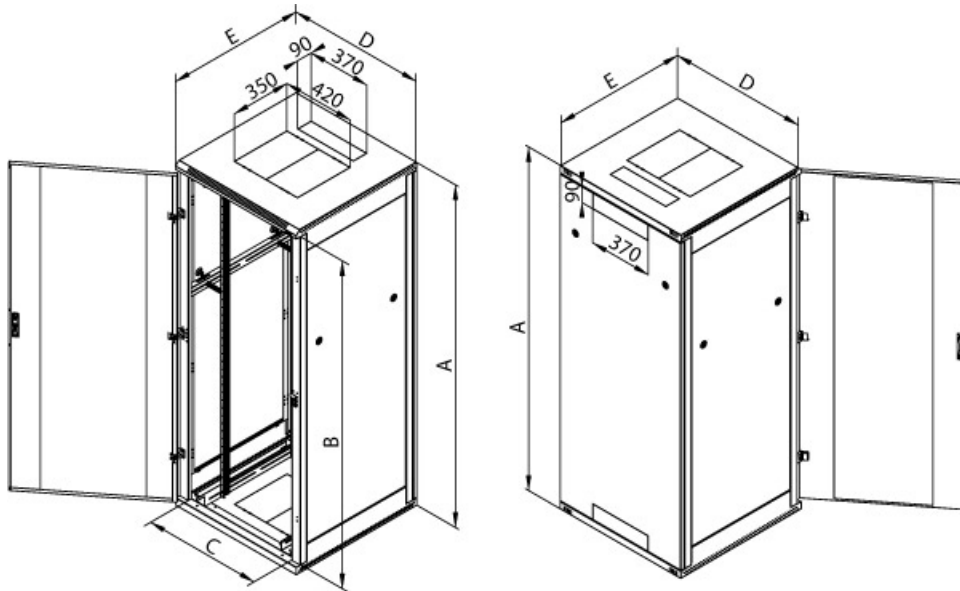

19“ free-standing compact cabinets RMA

features

- welded construction with IP20 protection
- solid steel or perforated door (air permeability 80%) available as single or double-wing upon request
- removable and lockable side panels and rear cover enable an easy access to the installed devices
- possibility of replacing rear cover with door (the same variants as the front door)
- front vertical rails are continuously adjustable
- frame of the cabinet and all removable parts are connected with earthing cables
- cable openings covered with breakout-type blanking panels located at the top, bottom and rear part of the cabinet
- breakout-type blanking panels for fan units are located in the top and bottom of the cabinet
- nivelation feet (standard)
- castors RAX-MS-X81-X1 and base with filter RAB-PO-XXX-XN, RAC-PO-XXX-XN available upon request
- sliding vertical rails installation in a span of 19", 21" or 23" (only in case of cabinets with width of 800 mm)
- protective blanking panel with a brush to seal the cabinet opening against dust penetration (1 pc)
- set of M6 screws and captive nuts (16 pcs)

width 600 mm, depth 600 mm

		A (mm)	B (mm)	C (mm)	D (mm)	E (mm)	weight (kg)	capacity (kg)
15U	P/N: RMA-15-A66-CAY-A1	770	668	487	600	600	33,0	400
18U	P/N: RMA-18-A66-CAY-A1	900	798	487	600	600	38,0	400
22U	P/N: RMA-22-A66-CAY-A1	1080	978	487	600	600	42,0	400
27U	P/N: RMA-27-A66-CAY-A1	1300	1198	487	600	600	49,0	400
32U	P/N: RMA-32-A66-CAY-A1	1525	1423	487	600	600	55,0	400
37U	P/N: RMA-37-A66-CAY-A1	1750	1648	487	600	600	63,0	400
42U	P/N: RMA-42-A66-CAY-A1	1970	1868	487	600	600	70,0	400
45U	P/N: RMA-45-A66-CAY-A1	2105	1868	487	600	600	72,0	400
47U	P/N: RMA-47-A66-CAY-A1	2194	2092	487	600	600	76,0	400