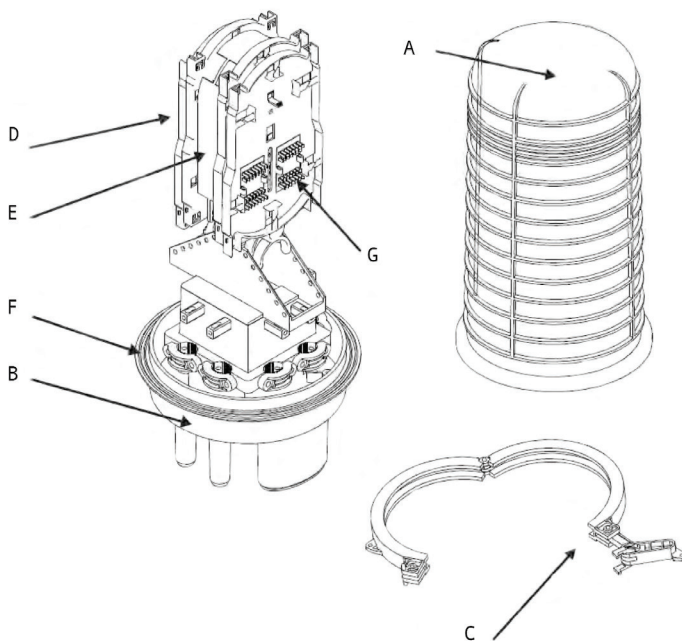

Fibre optic enclosure

P/N: PC-ES-2024

features

- suitable for campus networks
- capacity up to 240 splices
- can be mounted on wall or pole
- quick tool-free reopening without the need of special tools
- sealing secured by silicone plugging ring
- cable inputs sealed by shrinking tubes
- 6 separate cable inputs and one oval cable input (uninterrupted cable)
- 1 cassette for 24 splices included (possibility of adding another 9 pieces)

- A - housing
- B - cable entry
- C - plugging ring
- D - splice cassette
- E - cassette holder
- F - sealing
- G - splice holder

construction

Dimensions	height	460 mm
	diameter	225 mm
Operating temperature	-40°C to 65°C	
Operating pressure	70 to 106 kPa	
Capacity	max. 240 fibres	
Number of cassettes	max. 10	
Cable diameter	6 mm to 17,5 mm	
Isolation resistance	> 2 x 10 ⁴ MΩ	
Voltage-resistance strength	15 kV DC / 1 min	

related products

P/N: PC-7212

Splice cassette for 24 splices