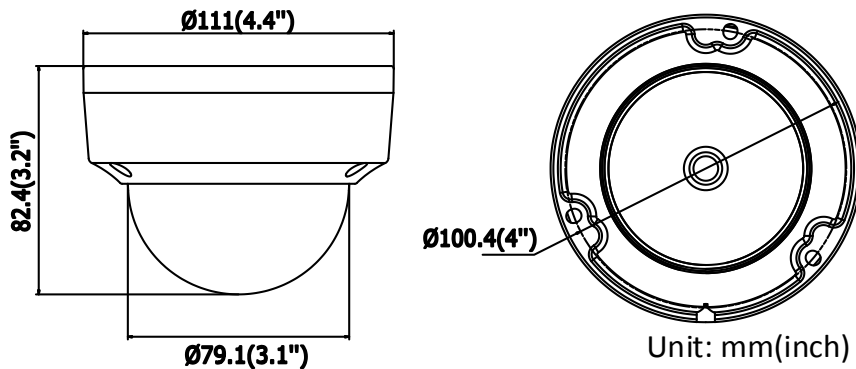

Dimensions

Accessories

Distributed by